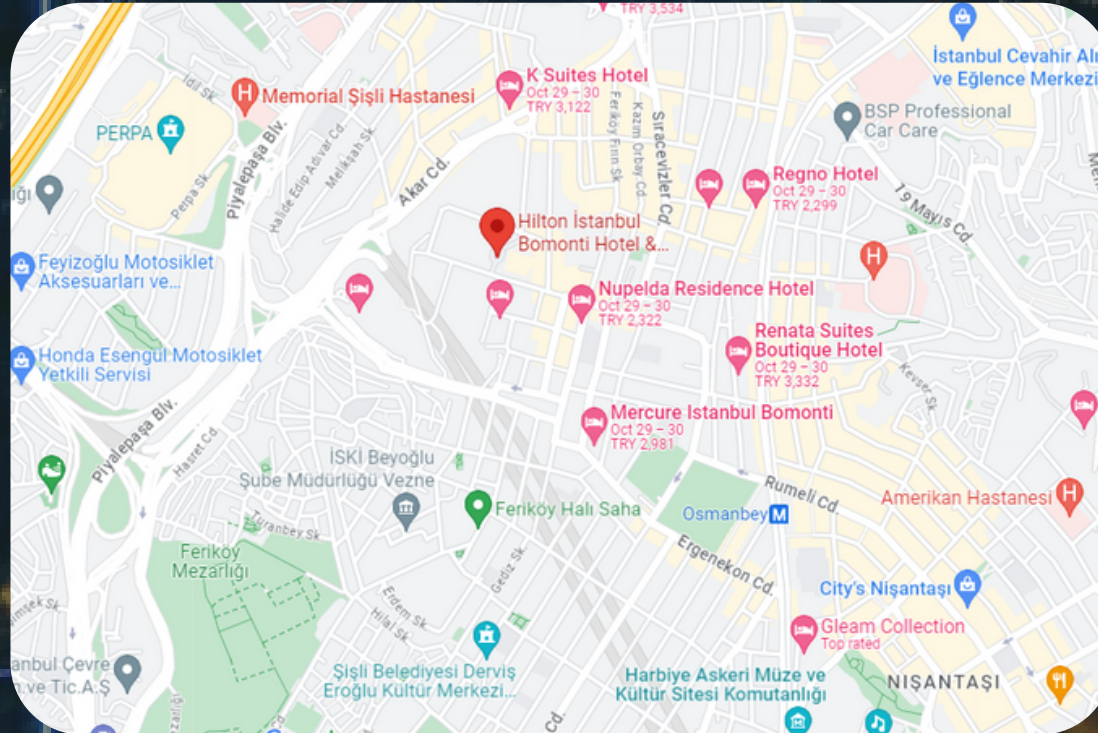

 Our Location!

Hilton Istanbul **Bomonti** Hotel & Conference Center

Booking a Room: [Link](#)

Address: Silahsor Cad. No 42 Bomonti-Sisli Istanbul, 34381, Turkey

Click to see in Google maps: [Link](#)

An aerial photograph of the Istanbul Airport terminal and tarmac. The terminal building is a long, modern structure with a glass facade and a blue roof. The tarmac is filled with several large commercial aircraft, including Turkish Airlines planes, and various ground service equipment. The background shows a vast landscape under a clear sky.

For those landing at
Istanbul Airport

www.istairport.com

For Arrivals from Istanbul Airport

Istanbul Airport

Address: Tayakadın, Terminal Caddesi No:1, 34283

Arnavutköy/İstanbul

Click to See in Google maps: [Link](#)

Address: Kocatepe, Abdülhak Hamit Cd. No:70, 34437

Beyoğlu/İstanbul

Click to See in Google maps: [Link](#)

Distance: 6 Km

EST. Time: 15 Mins

Cost: ~100 Turkish Lira

By Taxi

Cash

For Arrivals from Sabiha Gökçen Airport *Alternatives*

Sabiha Gökçen International Airport

Address: Sanayi, 34906 Pendik/İstanbul

Click to See in Google maps: [Link](#)

By Taxi

Cash

Distance: ~ 55 Km

EST. Time: 80 Mins